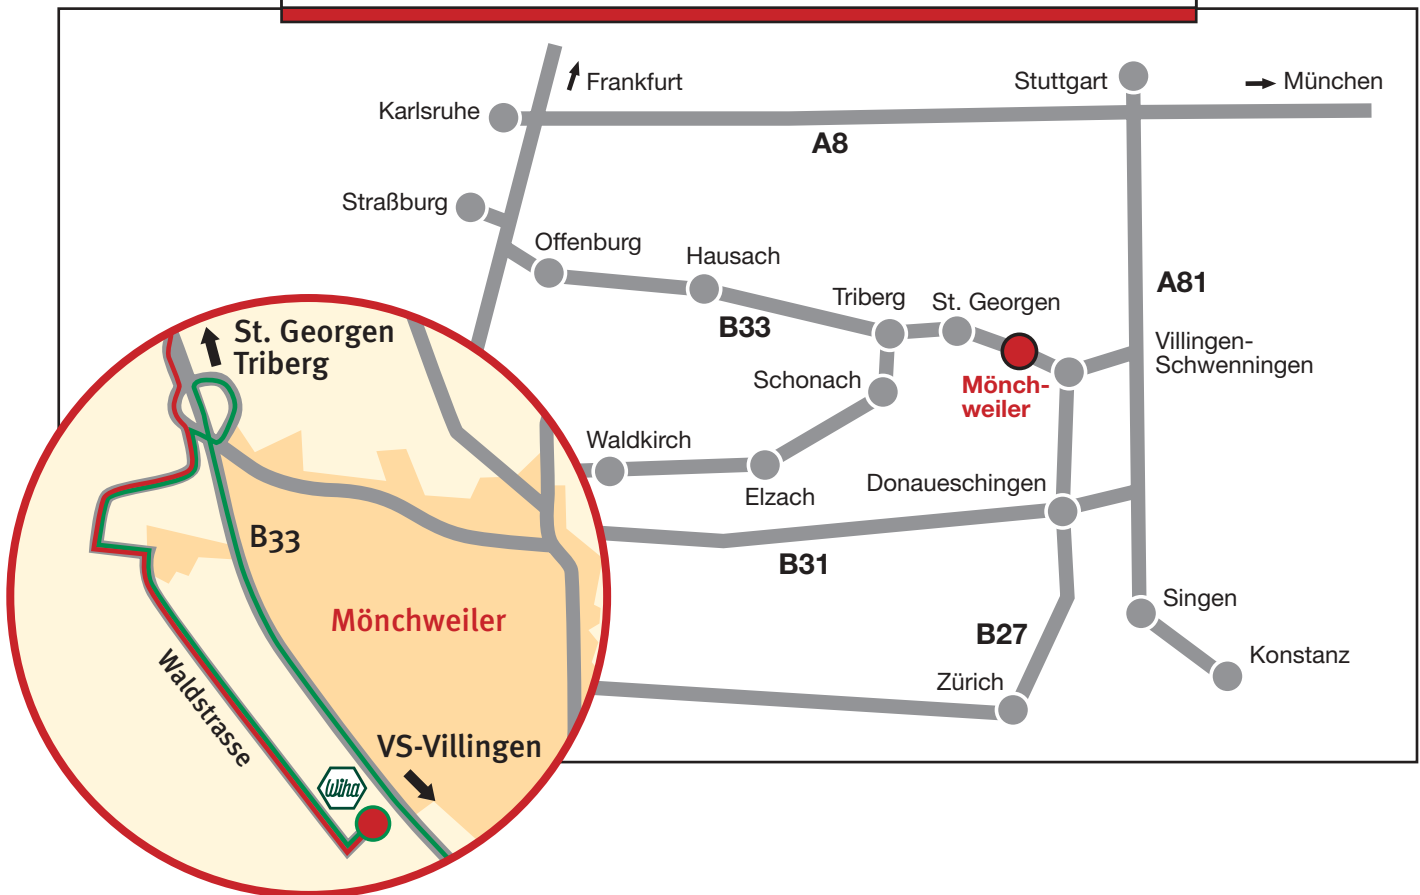

## How to find us in Mönchweiler.

##### From Stuttgart:

- Intersection Stuttgart › follow signs to Singen (A81).
- Stay on motorway (A81) › take exit Villingen-Schwenningen.
- Follow signs to St.Georgen (B33).
- In Mönchweiler, turn right into the "Gewerbegebiet Eggert".

##### Motorway A5 (Frankfurt - Basel):

- Take exit Offenburg › follow signs to Villingen-Schwenningen (B33).
- In Mönchweiler, turn right into the "Gewerbegebiet Eggert".

##### From Zurich:

- On (N1) follow signs to Winterthur › take exit Schaffhausen (N4).
- Pass Schaffhausen › follow signs to Barga/Deutschland (border crossing).
- Follow signs to Donaueschingen (B27).
- Follow signs to St.Georgen (B33).
- In Mönchweiler, turn right into the "Gewerbegebiet Eggert".