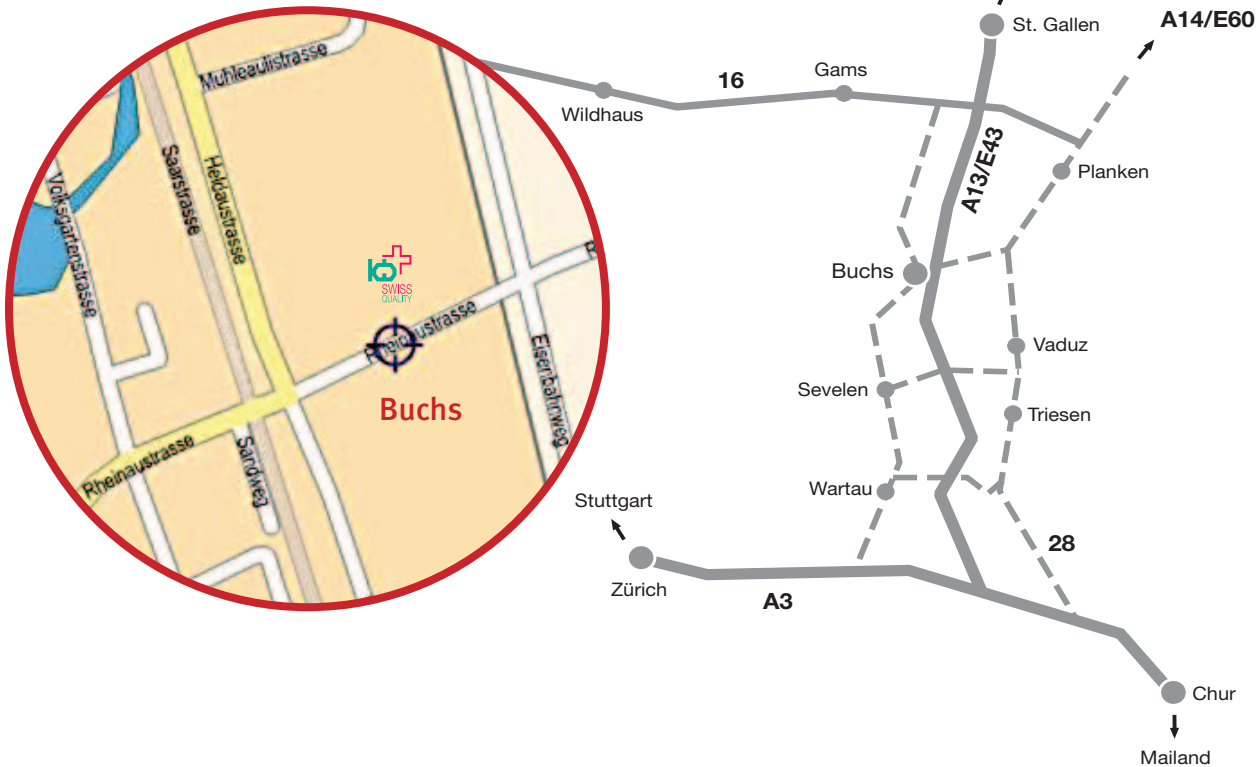

How to find us in Buchs.

Arrival by:

Train

- Take the train to Zurich.
- Change in Zurich to the train to Buchs.
- In Buchs, take a taxi to KWB.

Plane

From Zurich Airport:

- Take the train to Buchs.
- In Buchs, take a taxi to KWB.

Car

From Zurich:

- Take the motorway junction Zurich-Wiedikon follow signs to Chur (A3).
- Intersection Sarganserland change to A13 follow signs to Sankt Gallen.
- Take exit Buchs follow the road ("Rheinstraße").

You **arrive in Buchs**.

Motorway A81 (Stuttgart – Singen):

- Follow signs to Singen (A81).
- Intersection Hegau change to B33 follow signs to Konstanz.
- Follow signs to Rorschach (via Kreuzlingen). Change to A11.
- At motorway junction Meggenhus change to A1.
- At motorway junction Sankt Margrethen change to A13 follow signs to Au.
- Take exit Buchs follow the road ("Rheinstraße").

You **arrive in Buchs**.

Motorway A96 (Wangen – Bludenz/Montafon):

- At motorway junction Hörbranz-Lochau change to A14 follow signs to Innsbruck (Rheintal-Autobahn).
- Take exit Altach follow signs to Mäder.
- Pass Mäder and take motorway junction Kriessern to A13 follow signs to Sargans.
- Take exit Buchs follow the road ("Rheinstraße").

You **arrive in Buchs**.

When you arrive in Buchs:

- In Buchs in the 2nd roundabout take the exit to "Helderstraße" (1st exit).
- Follow the street for about 500 m turn left into "Rheinstraße".
- KWB appears at the left side.