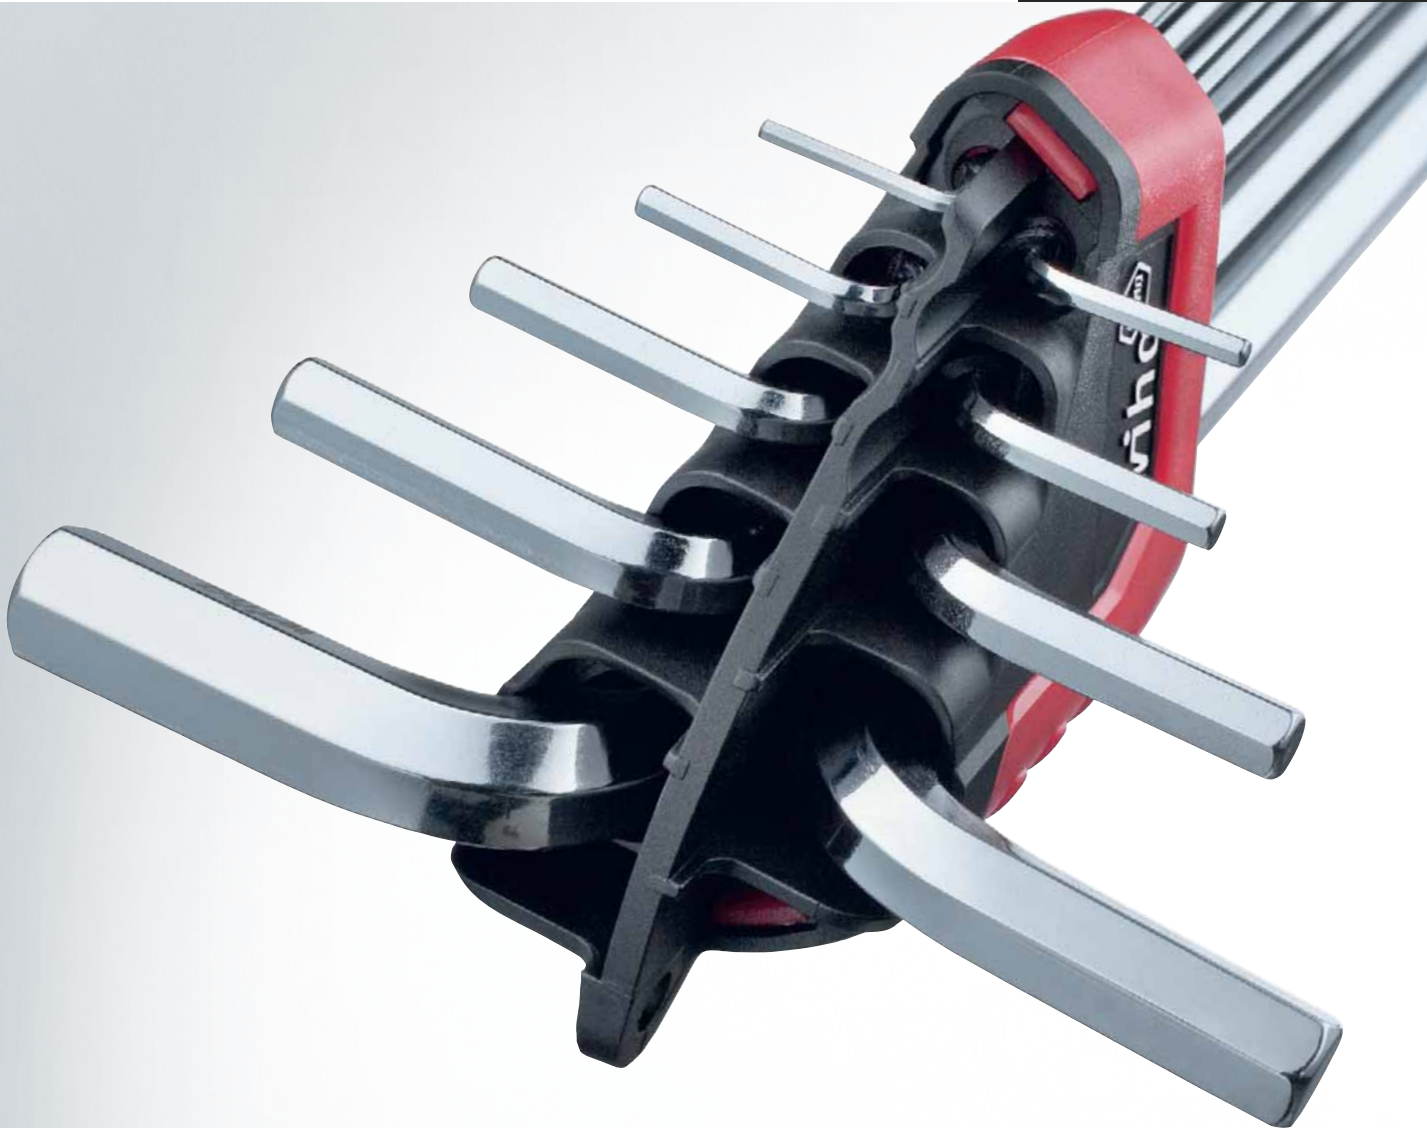

Made
in
Germany

wiha
Premium Tools