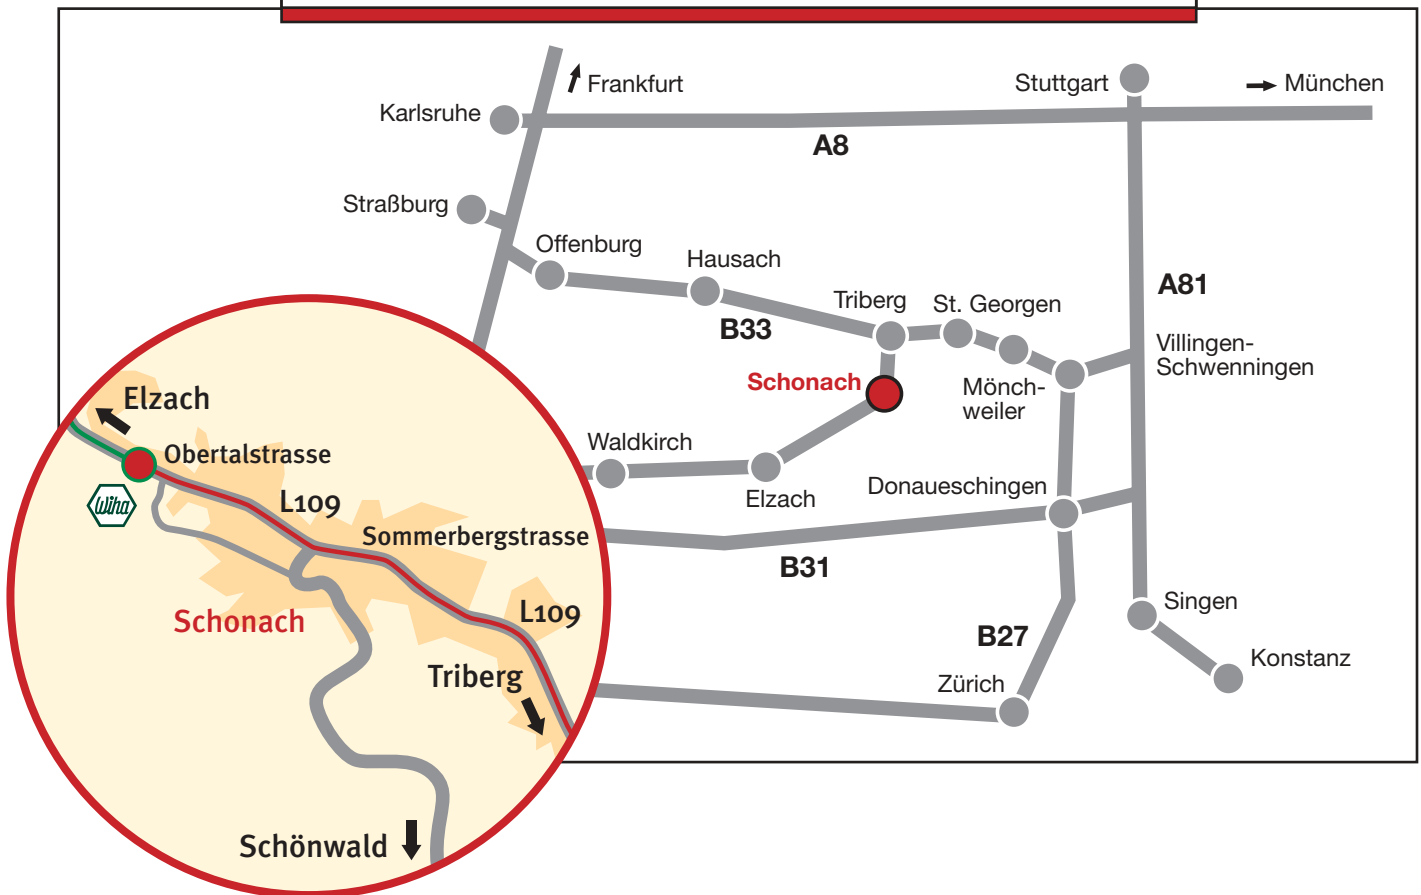

## How to find us in Schonach.

##### From Stuttgart:

- Intersection Stuttgart → follow signs to Singen (A81).
- Stay on motorway (A81) → take exit Villingen-Schwenningen.
- Follow signs to St.Georgen/Offenburg (B33).
- In Triberg turn left → follow signs to Furtwangen/Schonach (B500).
- Follow signs to Elzach (L109).
- Drive through Schonach until Wiha appears at the left side (L109).

##### Motorway A5 (Frankfurt - Basel):

- Take exit Offenburg → follow signs to Villingen-Schwenningen (B33).
- In Triberg turn right → follow signs to Furtwangen/Schonach (B500).
- Follow signs to Elzach (L109).
- Drive through Schonach until Wiha appears at the left side (L109).

##### From Zurich:

- On (N1) follow signs to Winterthur → take exit Schaffhausen (N4).
- Pass Schaffhausen → follow signs to Bargaen/Deutschland.
- Follow signs to Donaueschingen (B27).
- Follow signs to St.Georgen/Offenburg (B33).
- In Triberg turn left → follow signs to Furtwangen/Schonach (B500).
- Follow signs to Elzach (L109).
- Drive through Schonach until Wiha appears at the left side (L109).