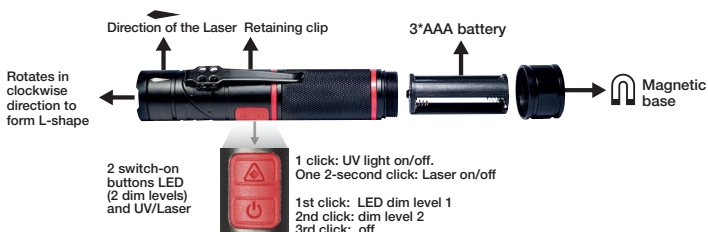

Wiha Light Multi-Flashlight

Wiha Light multi-flashlight

Product characteristics

Flashlight with swivelling head and 3 integrated functions: LED, laser, UV light. Scope of delivery with battery.

	Dim level 1	Dim level 2
LED brightness	100 Lumen	310 Lumen
LED lifetime	10h30min	3h
LED	CREE XPG2 S4	
Beam range	65m	
Max. intensity	1100 cd / 1100 lux	
Drop protection	1m	
Protection level	IP4X	
Battery	Standard 3*AAA	
Laser specifications	0,4 – 1mW, Laser Kategorie 2	
UV specifications	min 390nm / max 400nm	

*Measurement readings based on the enclosed batteries

Performance features

- Retaining clip and magnetic positioner on the base allows you to keep hands free for other tasks
- Integrated laser makes it easier to fix position more precisely and project measurements for ceiling installations, for example. Switch-on delayed by 2 seconds when switch-on button is pressed. The arrow mark indicates the direction of the laser.
- Can be used for technical inspection thanks to integrated UV light.